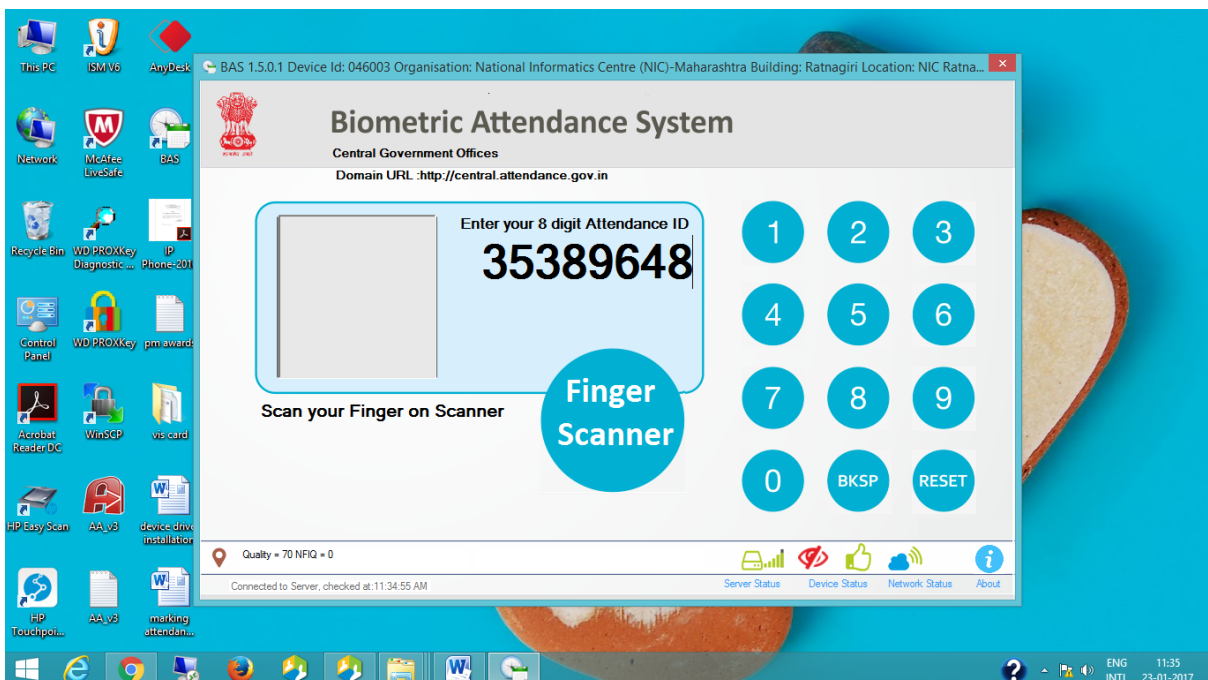

Double click BAS icon on desktop

Enter 8 digit attendance ID (Last 8 digits of Aadhar Number) and place thumb on device

Windows desktop background with various icons on the left and taskbar at the bottom. A central application window titled "Biometric Attendance System" is open.

**Biometric Attendance System**  
Central Government Offices  
Domain URL : <http://central.attendance.gov.in>

Enter your 8 digit Attendance ID  
**35389648**

Scan your Finger

BAS-Response Att-Id: 35389648

Attendance Type : Closing  
Opening Time : 10:00:37  
Closing Time : 11:34:21  
Response Time : 0.54 s

OK

Quality = 80 NFIQ = 2  
Connected to Server, checked at: 11:35:55

Server Status Device Status Network Status About